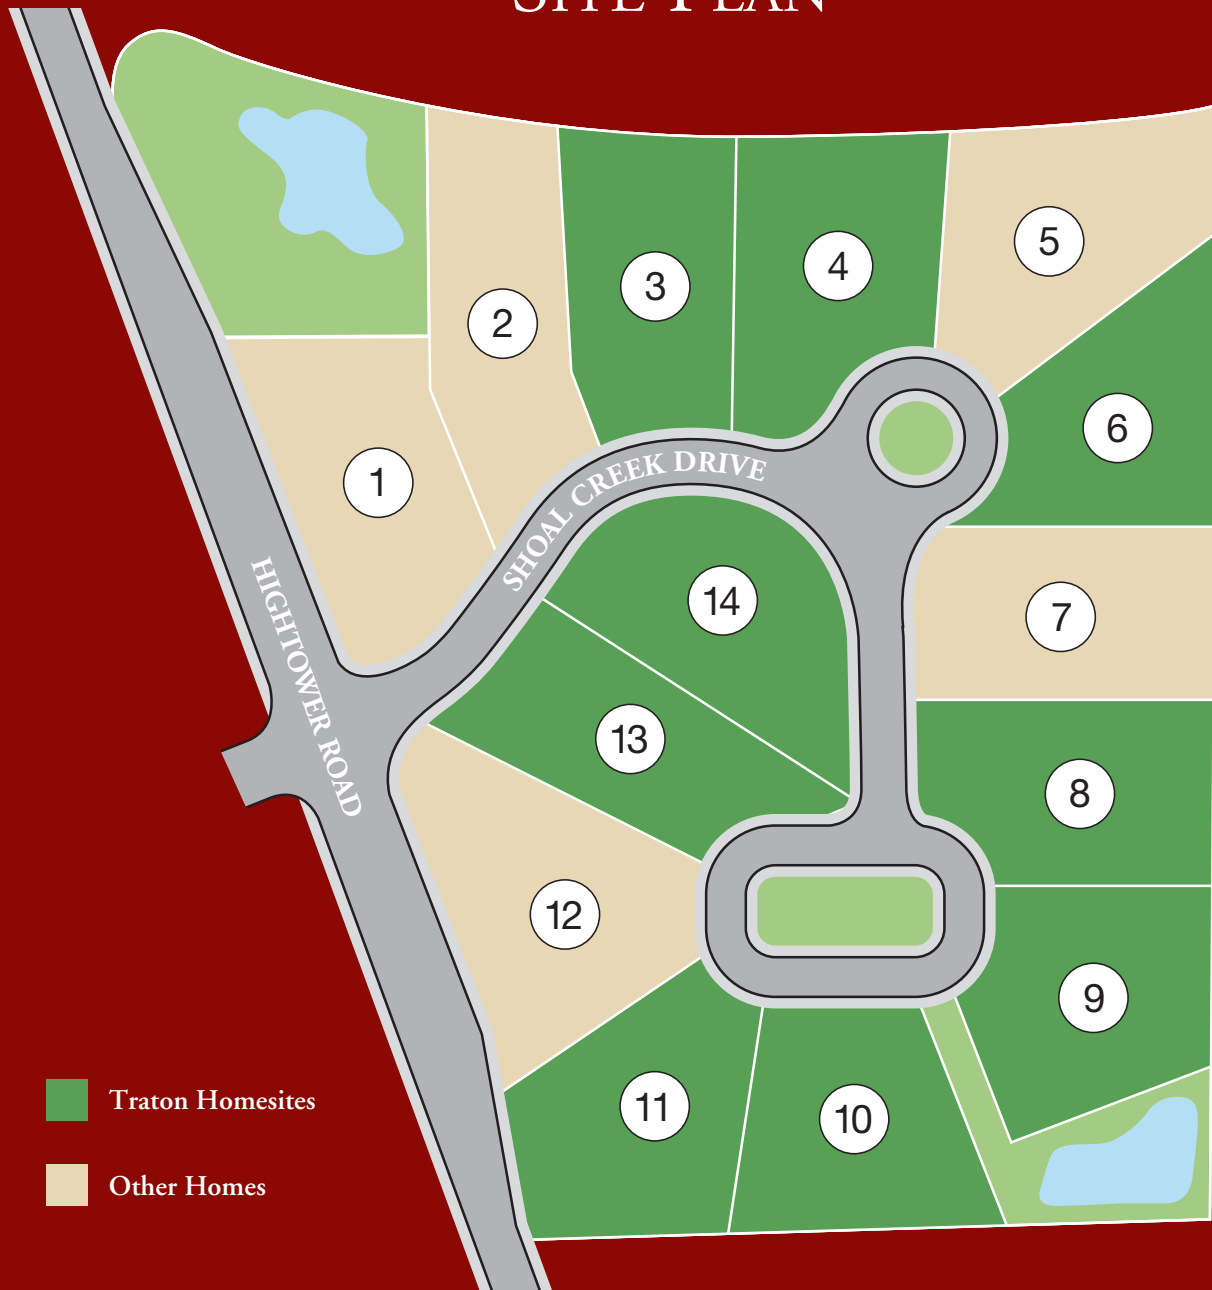

CREEKSTONE MANOR

SITE PLAN

TratonHomes.com

Development plans are in progress and subject to change without notice. No guarantees are made regarding any component not yet constructed. Information is believed accurate but is not warranted. All locations are approximate. Est. 08/10