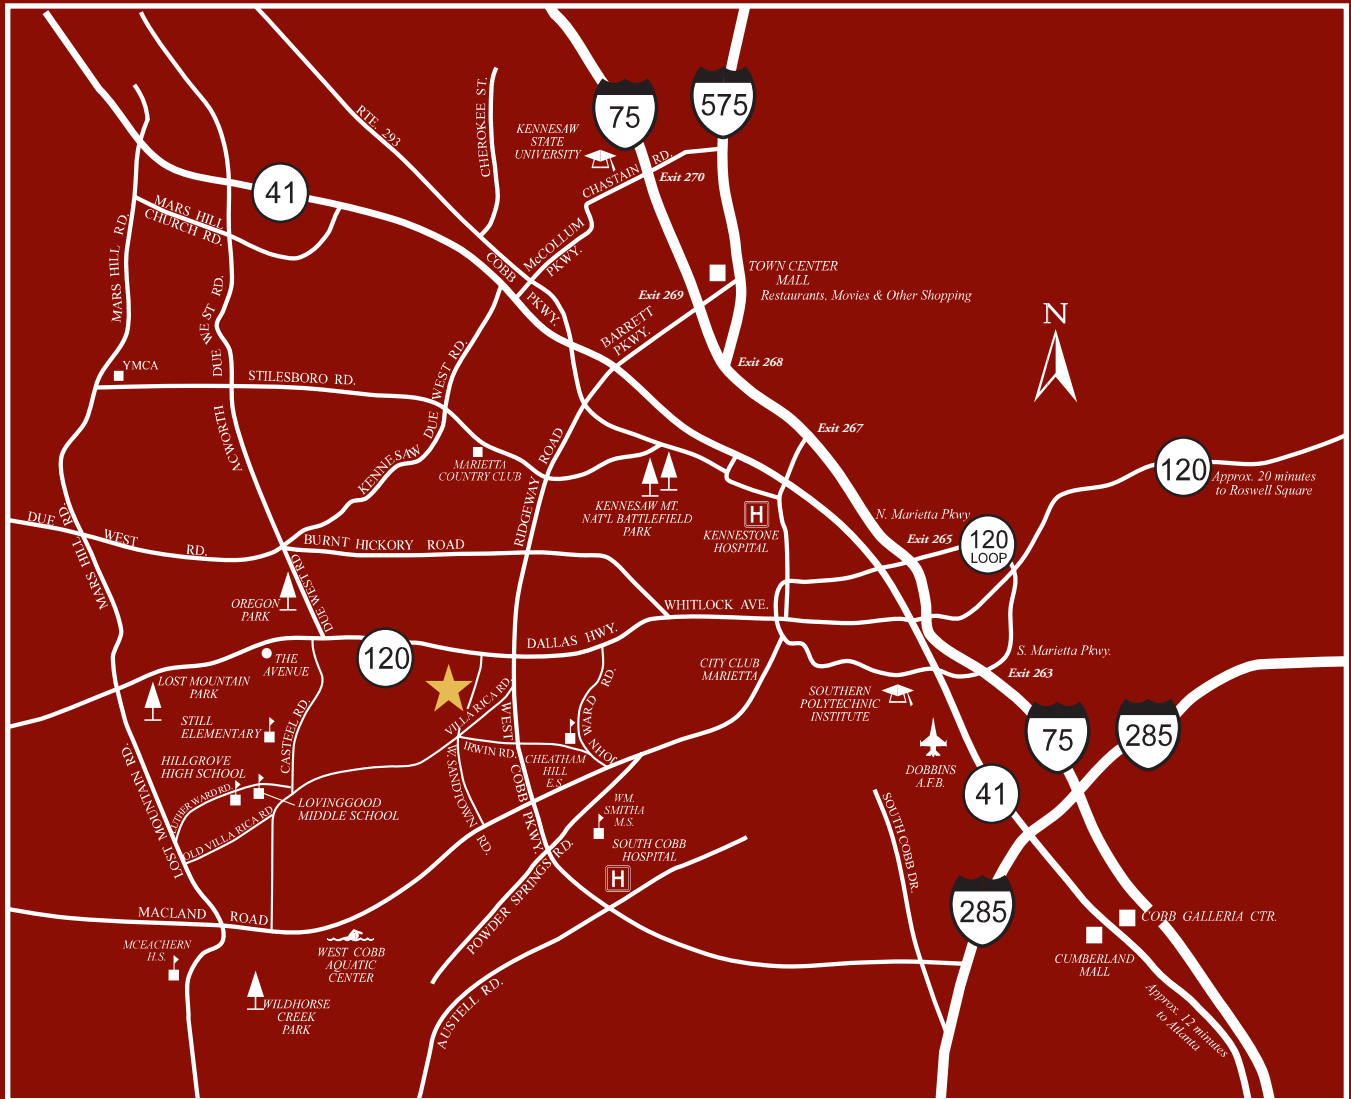

PACES FARM

AREA MAP

**TRATON
HOMES**
SINCE 1971

tratonhomes.com

Information is believed accurate but is not warranted. Rev 9/07