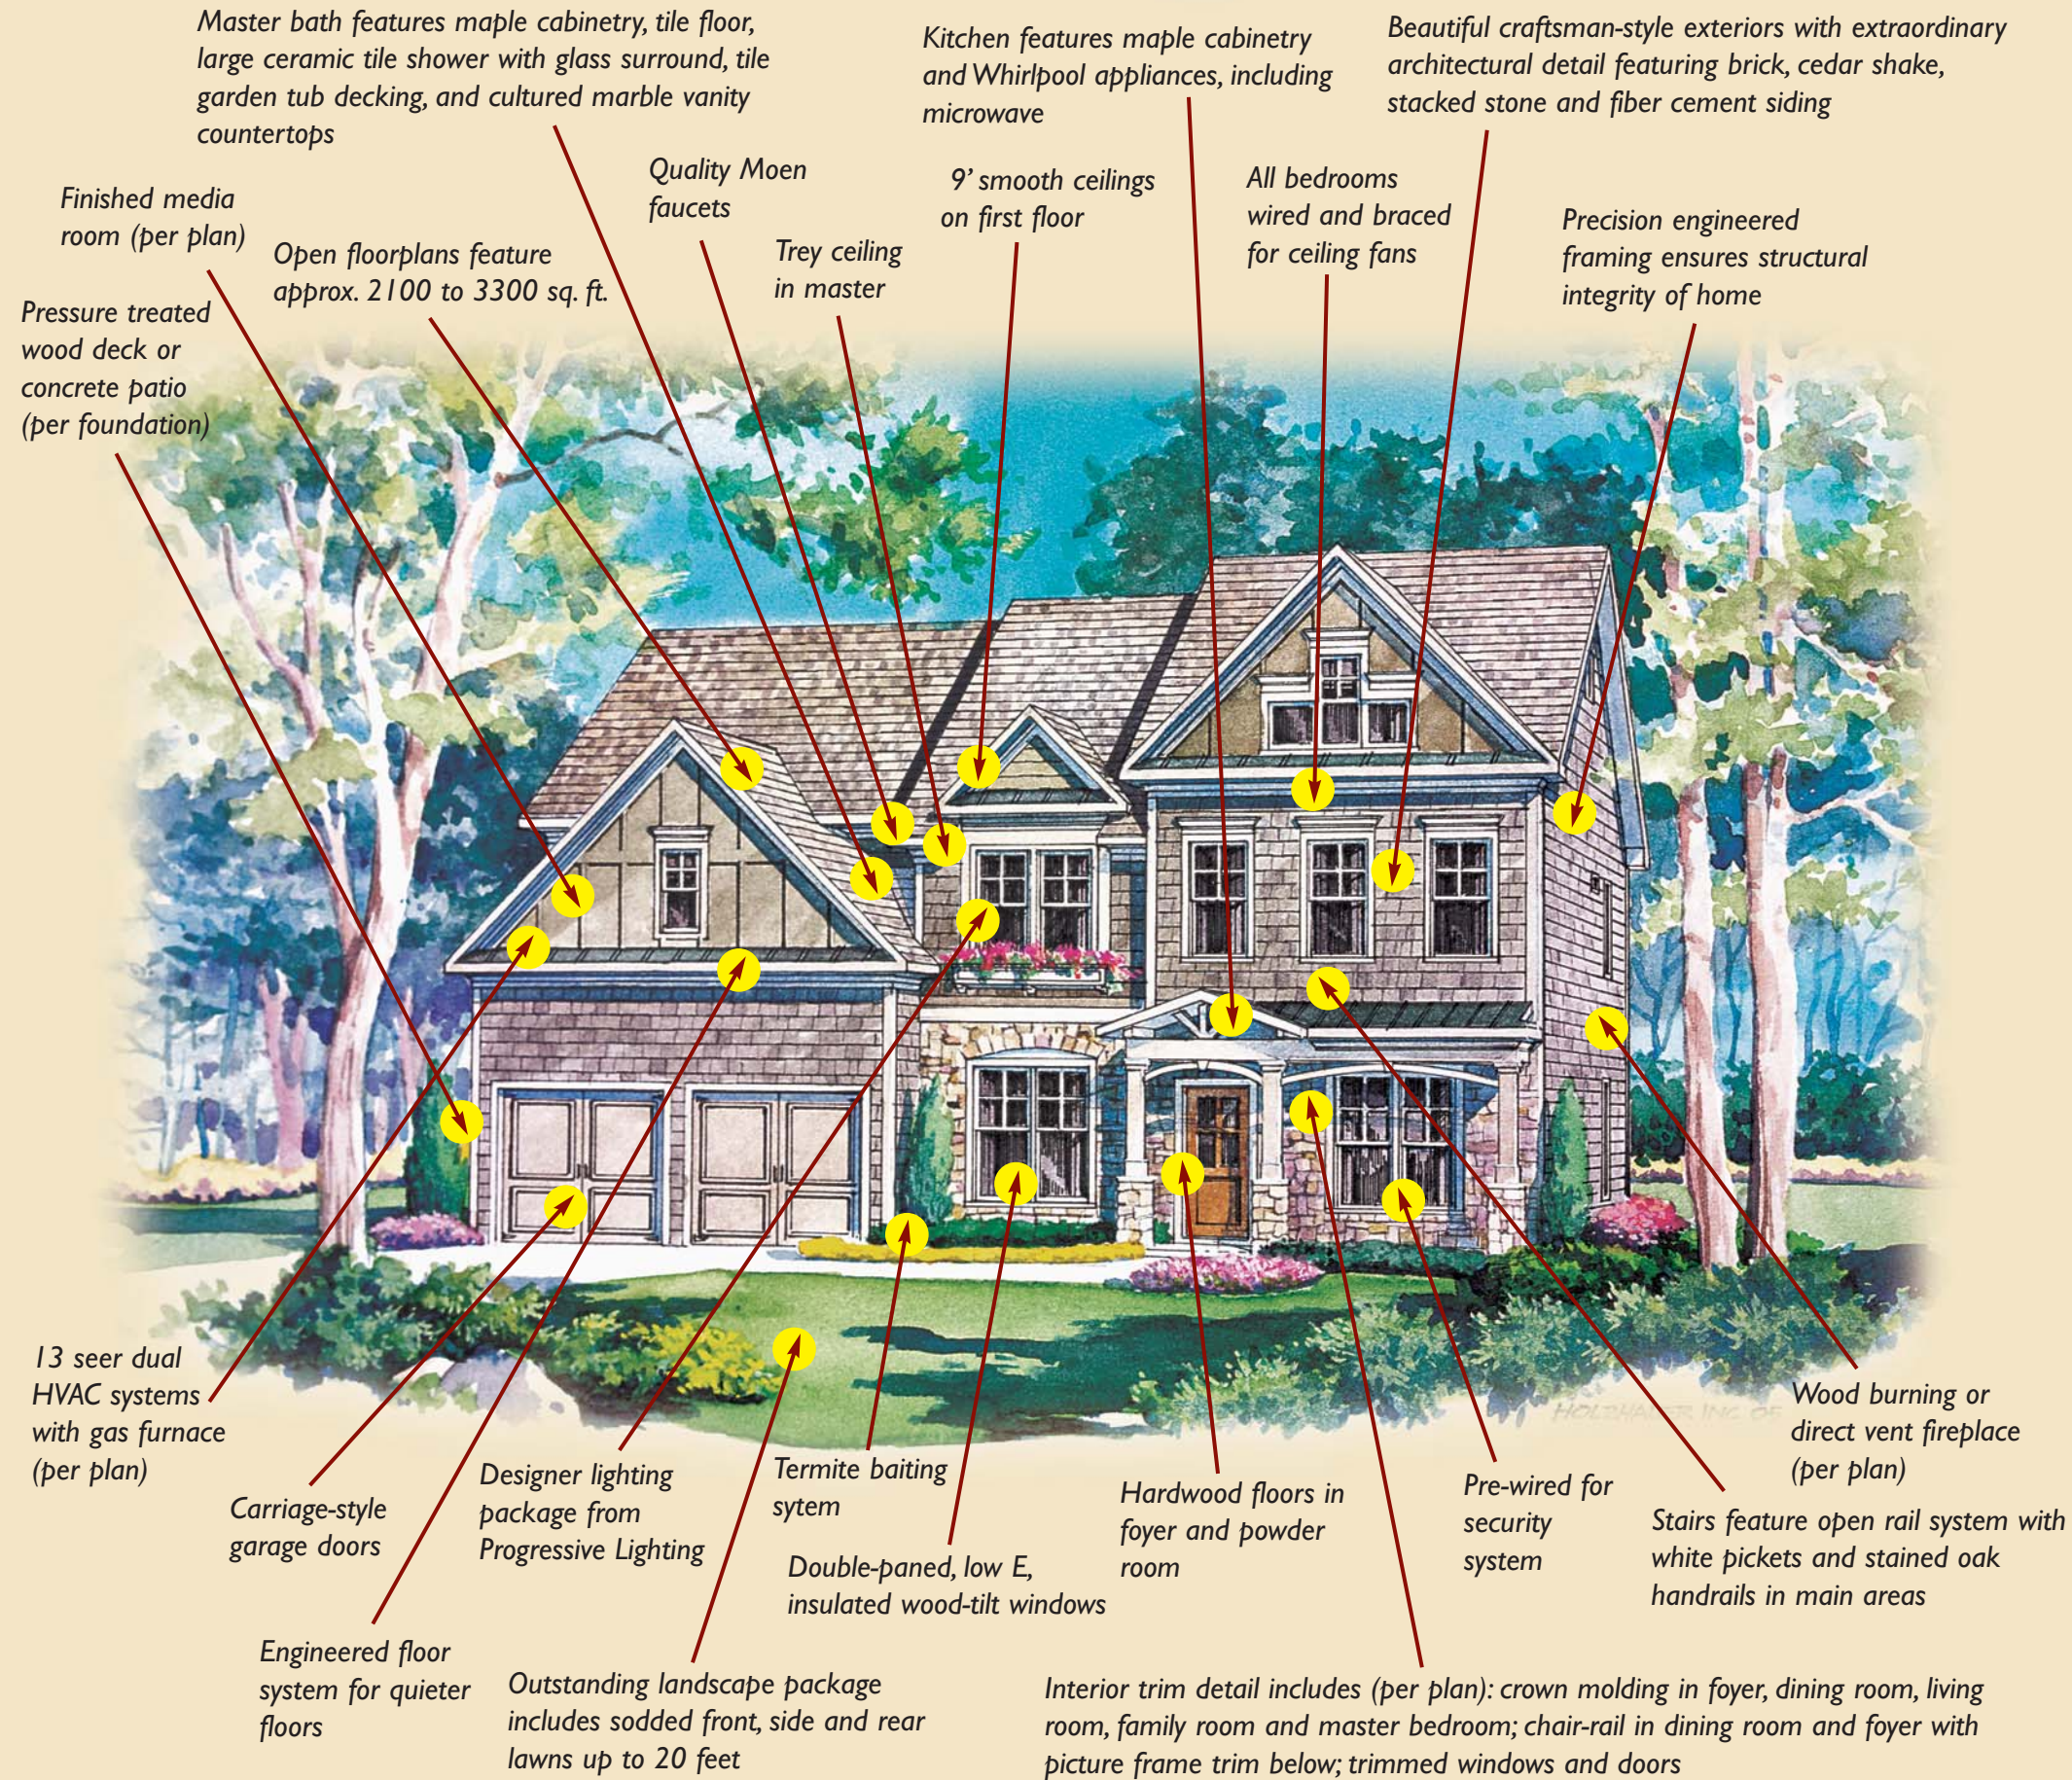

# ROSEWOOD PARK

## EXTRAORDINARY COMMUNITY FEATURES:

- Swimming Pool with Water Feature
- Cabana
- Playground
- Streetlights
- Underground Utilities
- Sidewalks
- Great NE Paulding Location - Only 3.5 Miles from Hwy. 41
- Impressive Curb Appeal
- Decorative Mailboxes