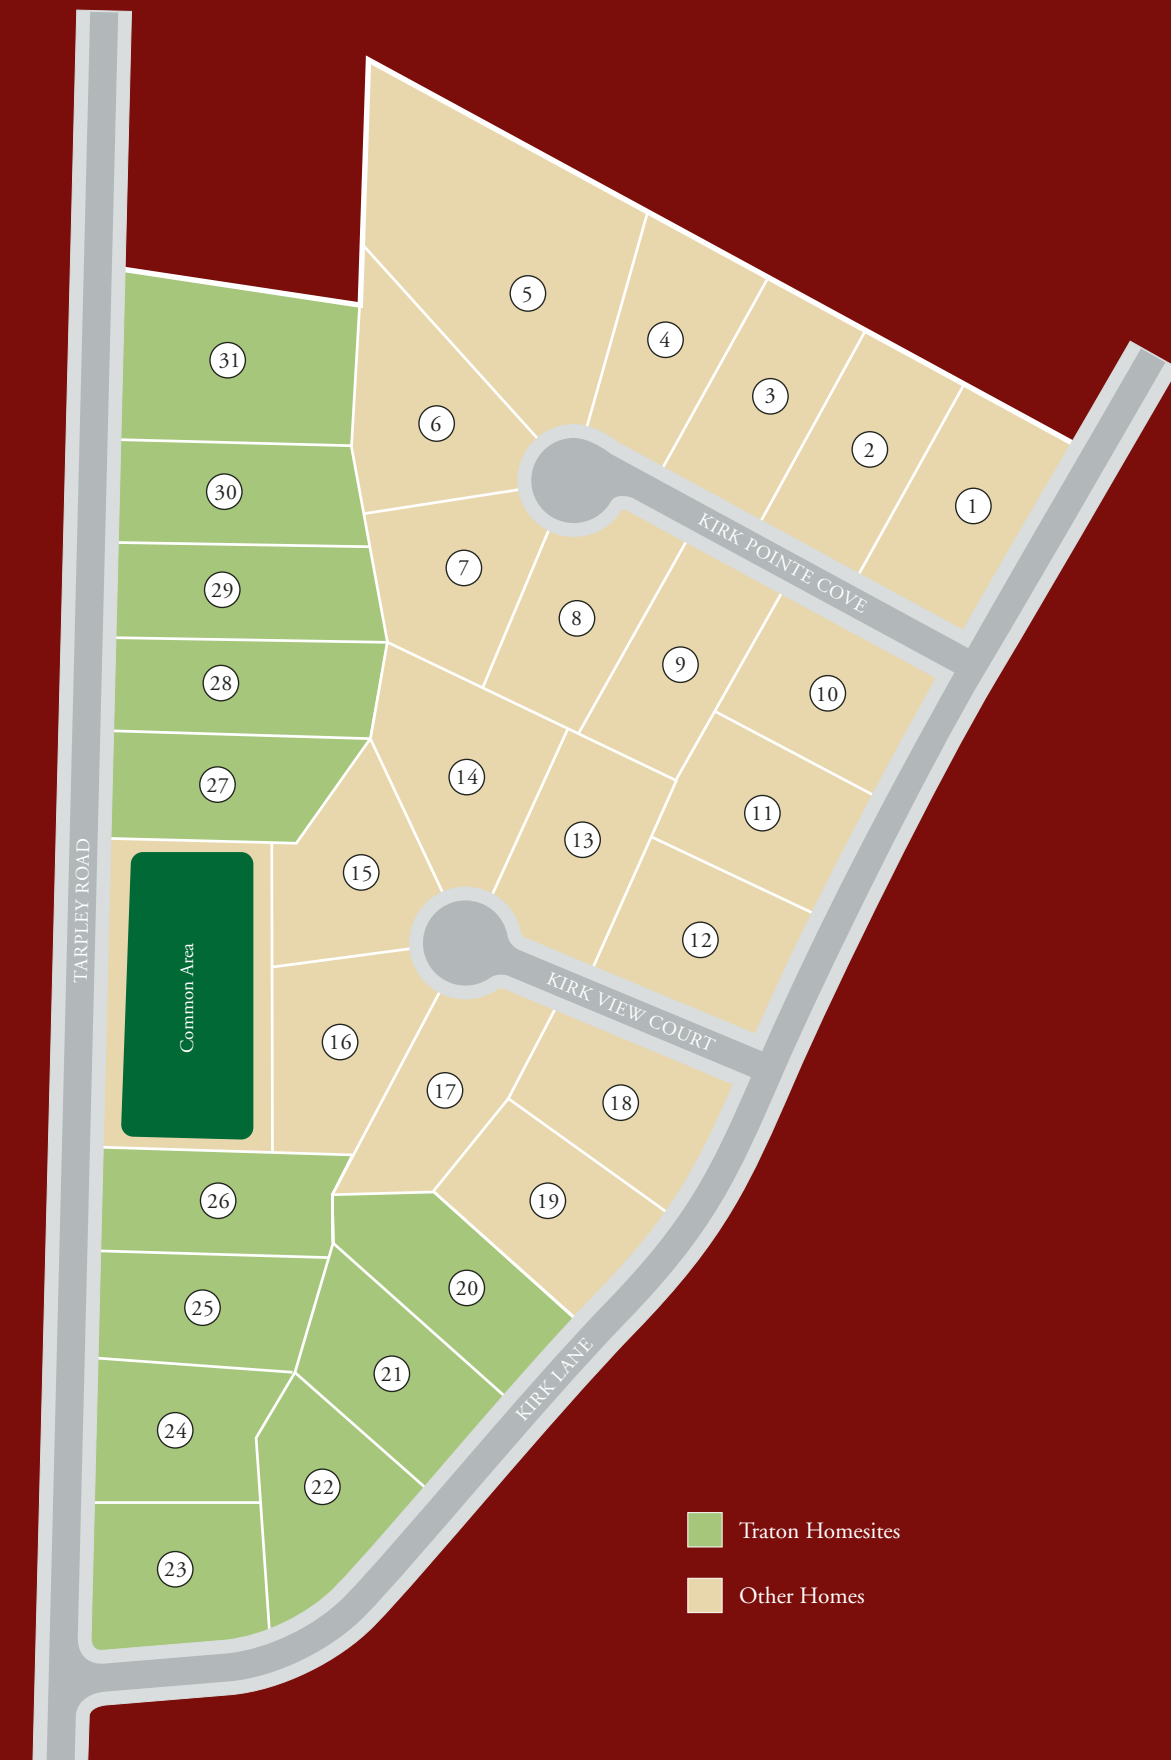

SITE PLAN

Development plans are in progress and subject to change without notice. No guarantees are made regarding any component not yet constructed. Information is believed accurate but is not warranted. All locations are approximate. Est. 10/09.